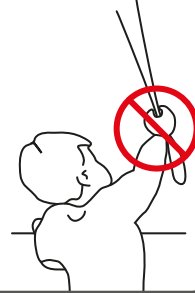

## Installation RC-MA20

Read the instructions carefully before assembling and using the product.  
Assembling process can be completed by non-professionals. For indoor use only.

### WARNING

- Young children can strangle in the loop of pull cords, chains and tapes, and cords that operate window coverings.
- To avoid strangulation and entanglement, keep cords out of the reach of young children. Cords may become wrapped around a child's neck
- Move beds, cots and furniture away from window covering cords.
- Do not tie cords together.  
Make sure cords do not twist together and form a loop.