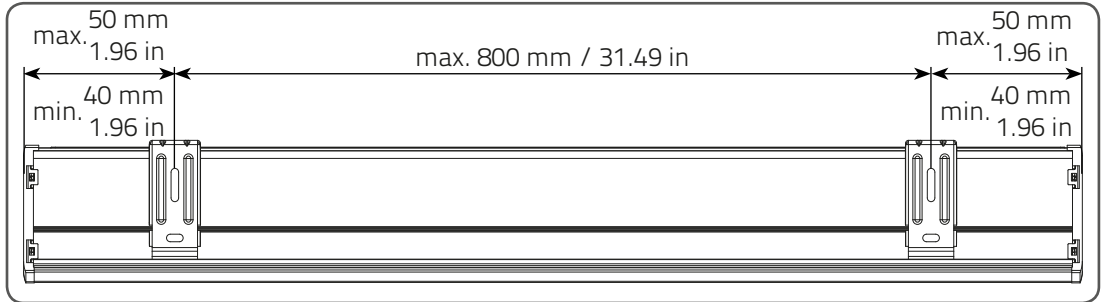

Installation RC-MA20

Read the instructions carefully before assembling and using the product.
Assembling process can be completed by non-professionals. For indoor use only.

WARNING

- Young children can strangle in the loop of pull cords, chains and tapes, and cords that operate window coverings.
- To avoid strangulation and entanglement, keep cords out of the reach of young children. Cords may become wrapped around a child's neck
- Move beds, cots and furniture away from window covering cords.
- Do not tie cords together.
  Make sure cords do not twist together and form a loop.

QR

rtube.nl/red235