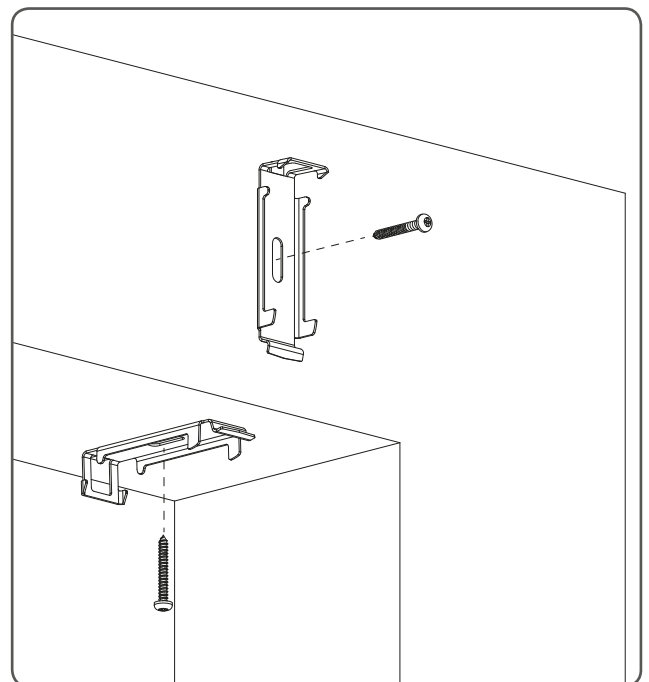

Installation RC-MA11

Read the instructions carefully before assembling and using the product.
Assembling process can be completed by non-professionals. For indoor use only.

WARNING

- Young children can strangle in the loop of pull cords, chains and tapes, and cords that operate window coverings.
- To avoid strangulation and entanglement, keep cords out of the reach of young children. Cords may become wrapped around a child's neck
- Move beds, cots and furniture away from window covering cords.
- Do not tie cords together.
Make sure cords do not twist together and form a loop.

QR

rtube.nl/red234

⚠ WARNING

Install the child safety device as specified in the childsafe manual.

Removal