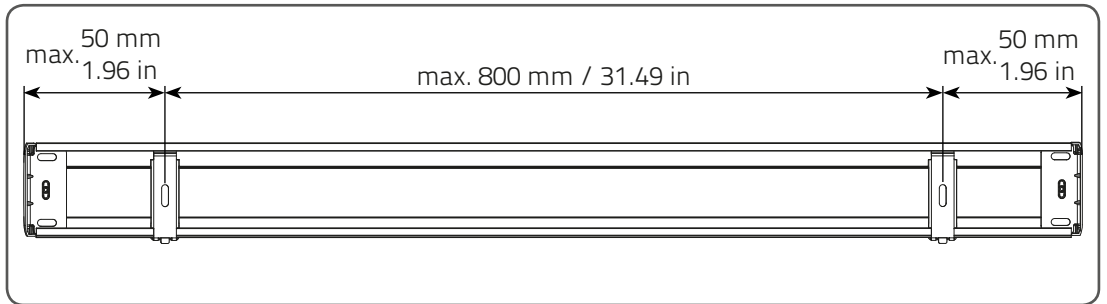

Installation RC-MA11

Read the instructions carefully before assembling and using the product.
Assembling process can be completed by non-professionals. For indoor use only.

WARNING

- Young children can strangle in the loop of pull cords, chains and tapes, and cords that operate window coverings.
- To avoid strangulation and entanglement, keep cords out of the reach of young children. Cords may become wrapped around a child's neck
- Move beds, cots and furniture away from window covering cords.
- Do not tie cords together.
  Make sure cords do not twist together and form a loop.

QR

rtube.nl/red234