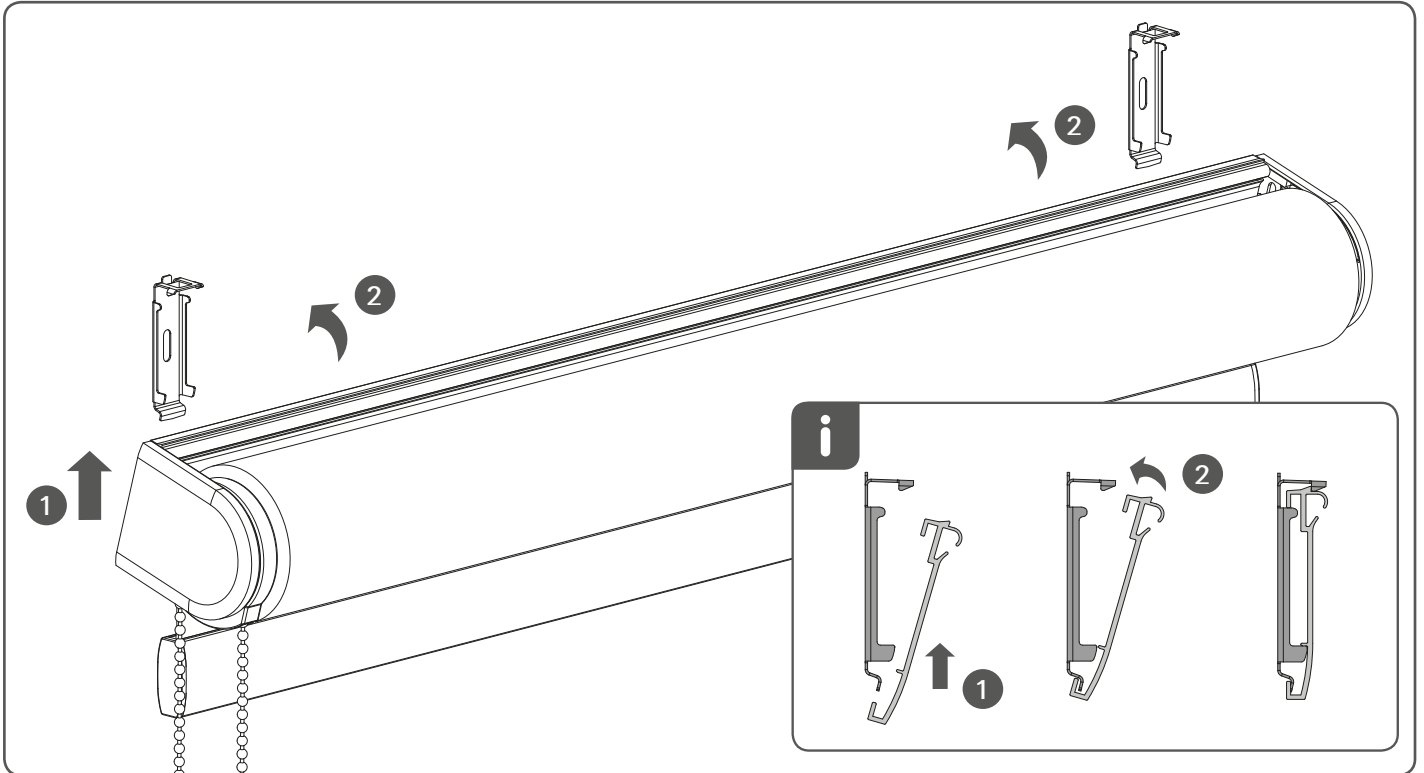

Installation RC-MA11

Read the instructions carefully before assembling and using the product.
Assembling process can be completed by non-professionals. For indoor use only.

WARNING

- Young children can strangle in the loop of pull cords, chains and tapes, and cords that operate window coverings.
- To avoid strangulation and entanglement, keep cords out of the reach of young children. Cords may become wrapped around a child's neck
- Move beds, cots and furniture away from window covering cords.
- Do not tie cords together.
Make sure cords do not twist together and form a loop.

QR

rtube.nl/red234

⚠ WARNING

Install the child safety device as specified in the childsafe manual.

Removal