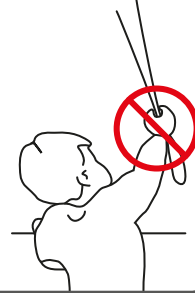

Installation RC-MA11

Read the instructions carefully before assembling and using the product.
Assembling process can be completed by non-professionals. For indoor use only.

WARNING

- Young children can strangle in the loop of pull cords, chains and tapes, and cords that operate window coverings.
- To avoid strangulation and entanglement, keep cords out of the reach of young children. Cords may become wrapped around a child's neck
- Move beds, cots and furniture away from window covering cords.
- Do not tie cords together.
Make sure cords do not twist together and form a loop.