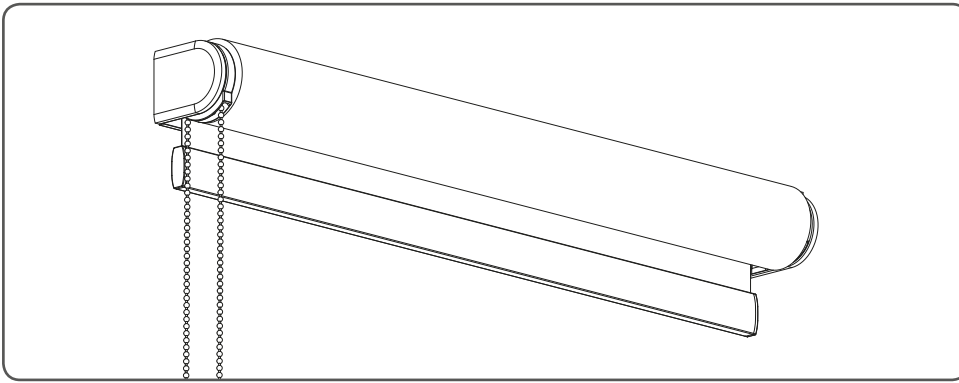

Installation RC-MA11

Read the instructions carefully before assembling and using the product.
Assembling process can be completed by non-professionals. For indoor use only.

WARNING

- Young children can strangle in the loop of pull cords, chains and tapes, and cords that operate window coverings.
- To avoid strangulation and entanglement, keep cords out of the reach of young children. Cords may become wrapped around a child's neck
- Move beds, cots and furniture away from window covering cords.
- Do not tie cords together.
Make sure cords do not twist together and form a loop.

QR

rtube.nl/red234

⚠ WARNING

Install the child safety device as specified in the childsafe manual.

Removal