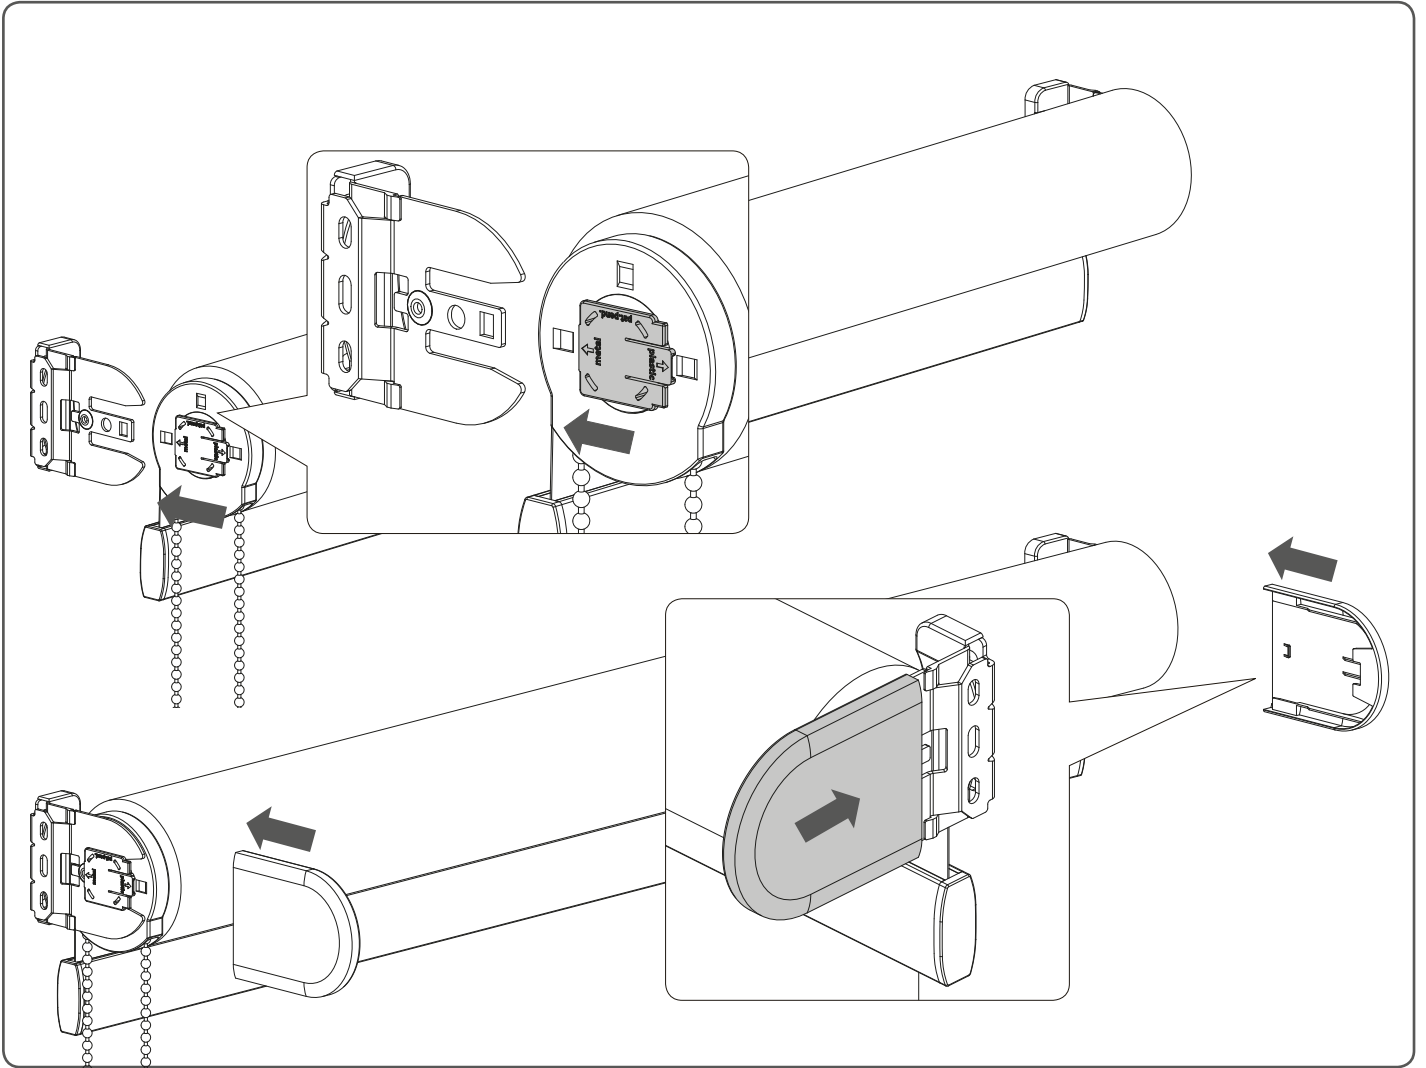

## Installation RC-MA10

Read the instructions carefully before assembling and using the product.  
Assembling process can be completed by non-professionals. For indoor use only.

### WARNING

- Young children can strangle in the loop of pull cords, chains and tapes, and cords that operate window coverings.
- To avoid strangulation and entanglement, keep cords out of the reach of young children. Cords may become wrapped around a child's neck
- Move beds, cots and furniture away from window covering cords.
- Do not tie cords together.  
Make sure cords do not twist together and form a loop.

QR

[rtube.nl/red233](http://rtube.nl/red233)

**⚠ WARNING**

Install the child safety device as specified in the chilsafe manual.