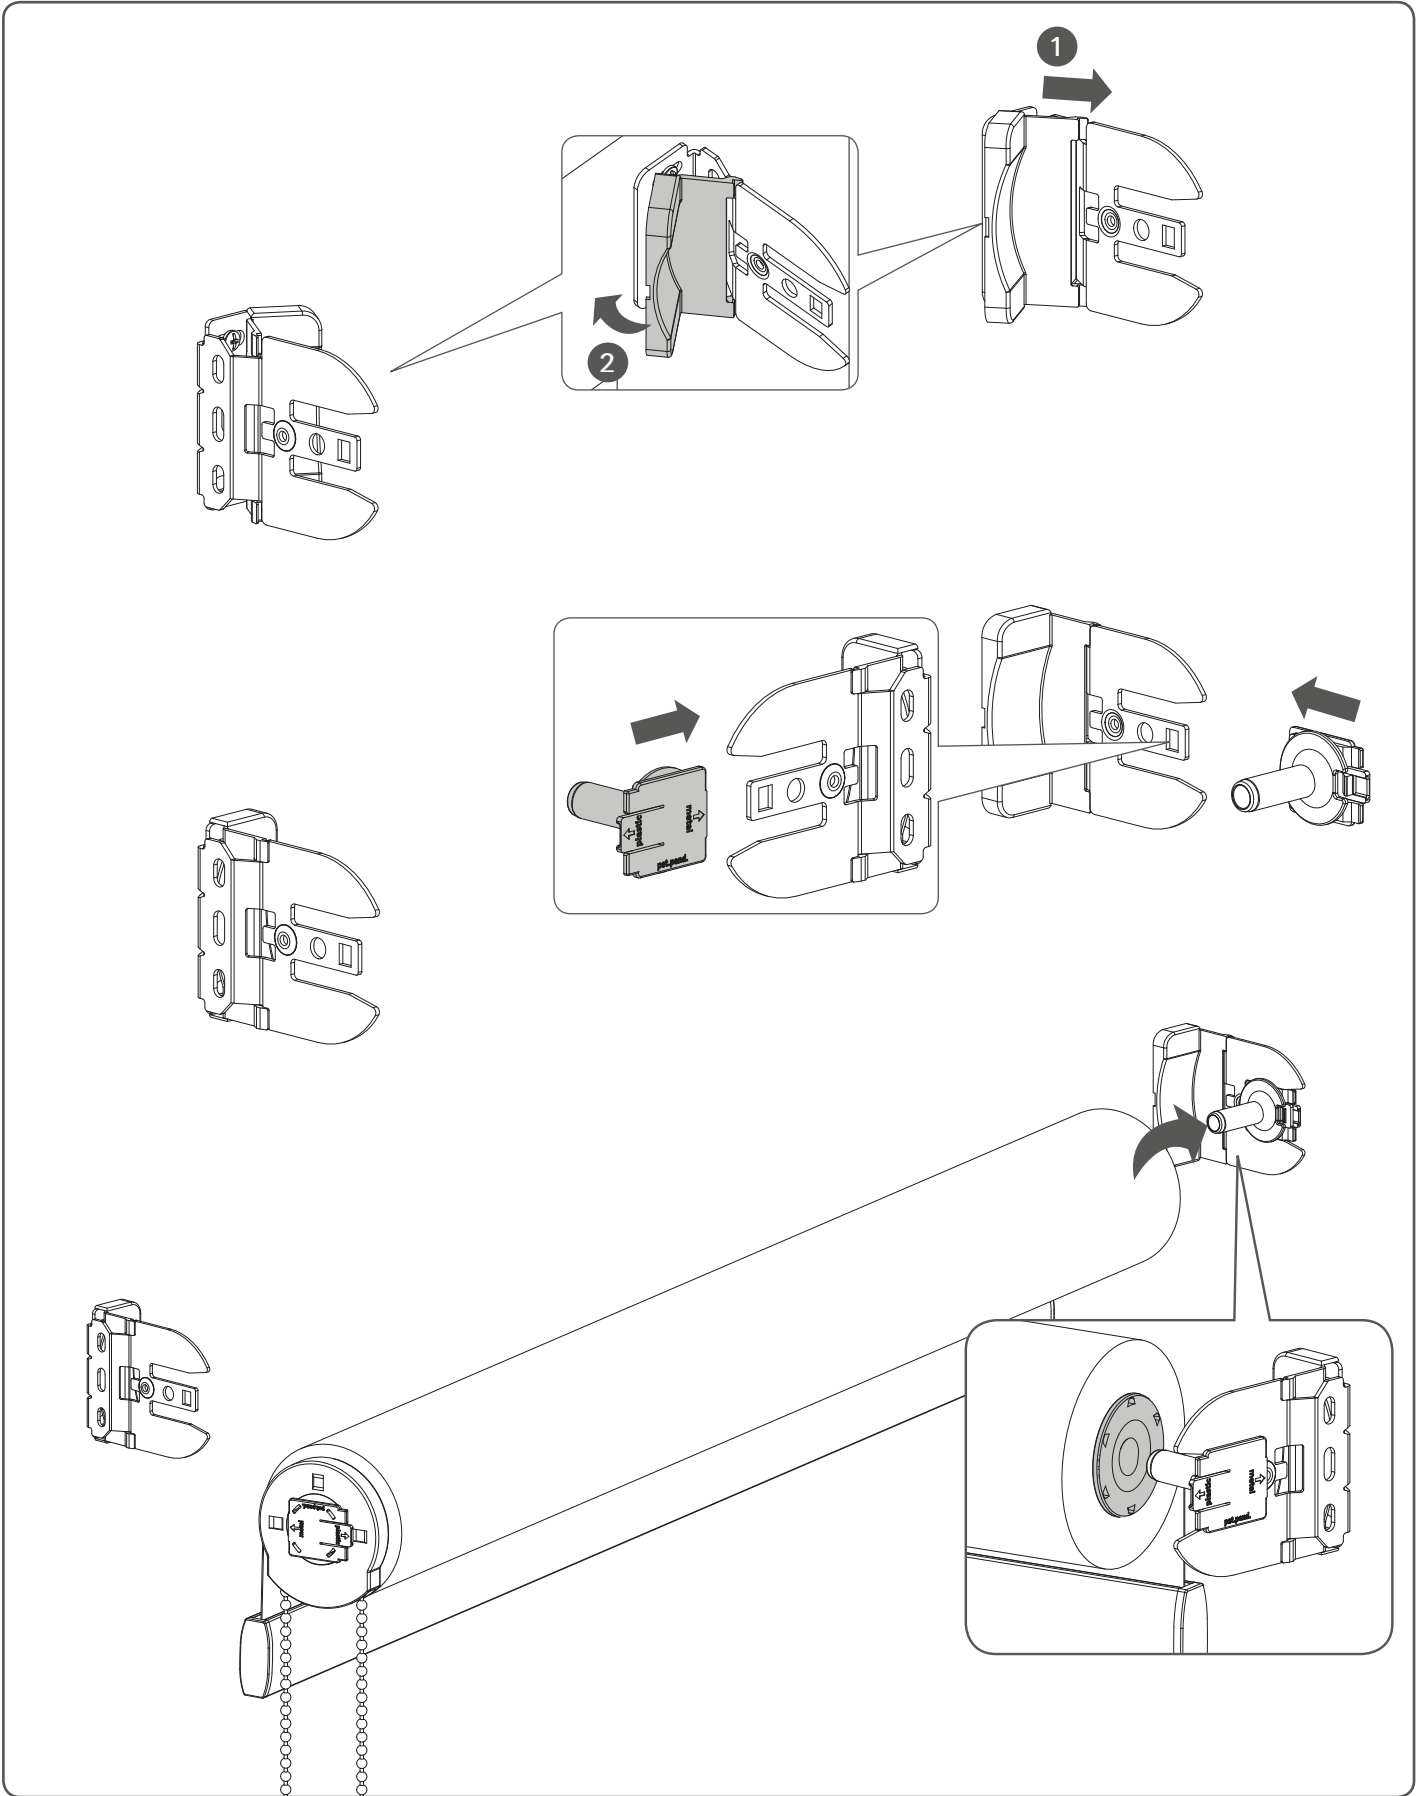

## Installation RC-MA10

Read the instructions carefully before assembling and using the product.  
Assembling process can be completed by non-professionals. For indoor use only.

### WARNING

- Young children can strangle in the loop of pull cords, chains and tapes, and cords that operate window coverings.
- To avoid strangulation and entanglement, keep cords out of the reach of young children. Cords may become wrapped around a child's neck
- Move beds, cots and furniture away from window covering cords.
- Do not tie cords together.  
Make sure cords do not twist together and form a loop.

QR

[rtube.nl/red233](http://rtube.nl/red233)

**⚠ WARNING**

Install the child safety device as specified in the chilsafe manual.

## Removal