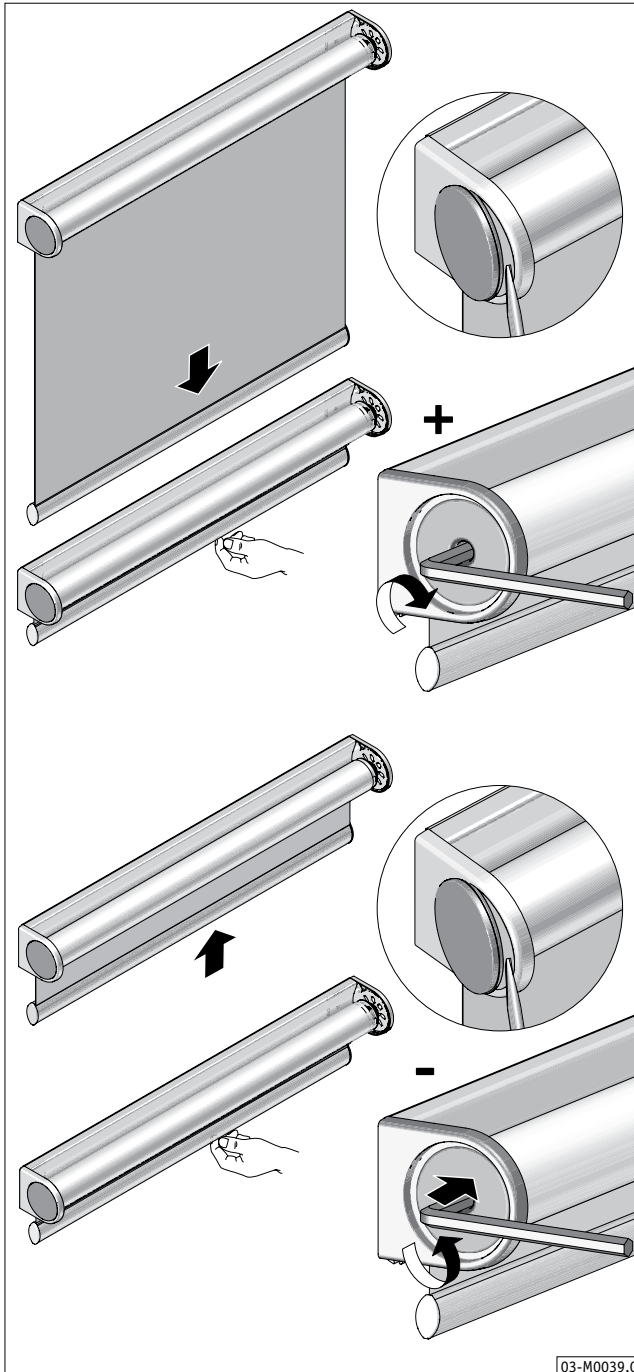

Installation Instruction
Roller Blind EOS® RB500 S Lite Rise®
Type 5-424

03-M0039.0

HunterDouglas