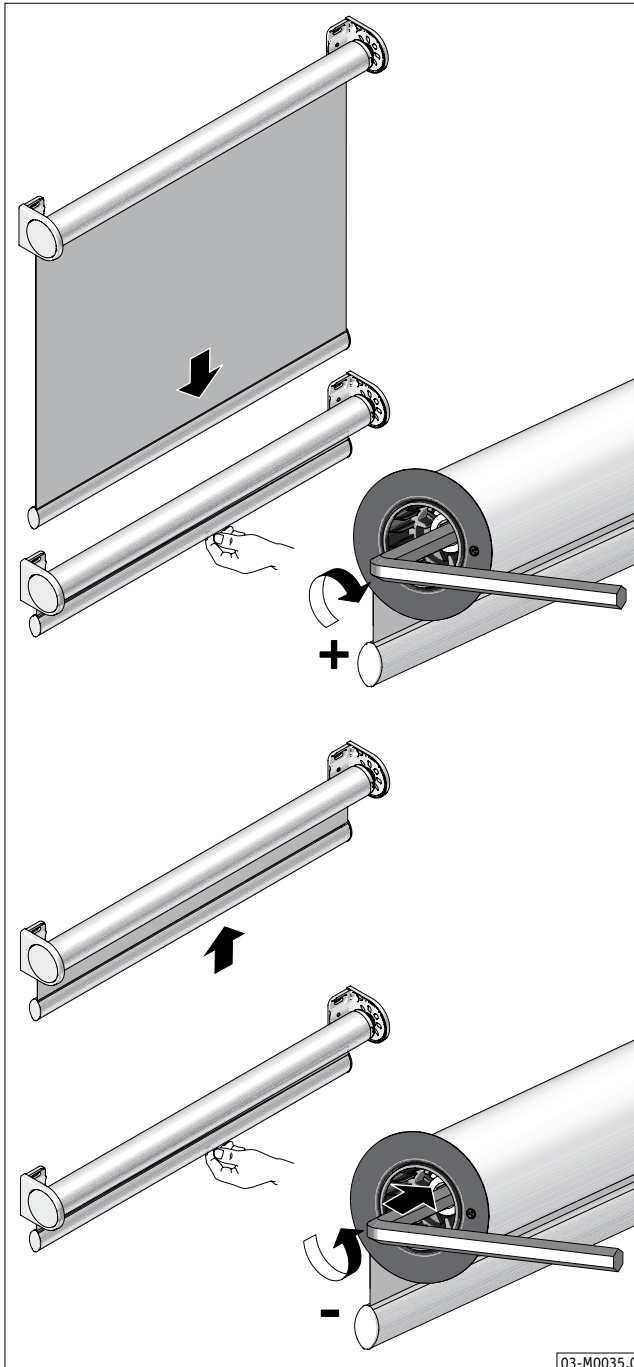

Installation Instruction
Roller Blind EOS® RB500 S Lite Rise®
Type 5-414

HunterDouglas